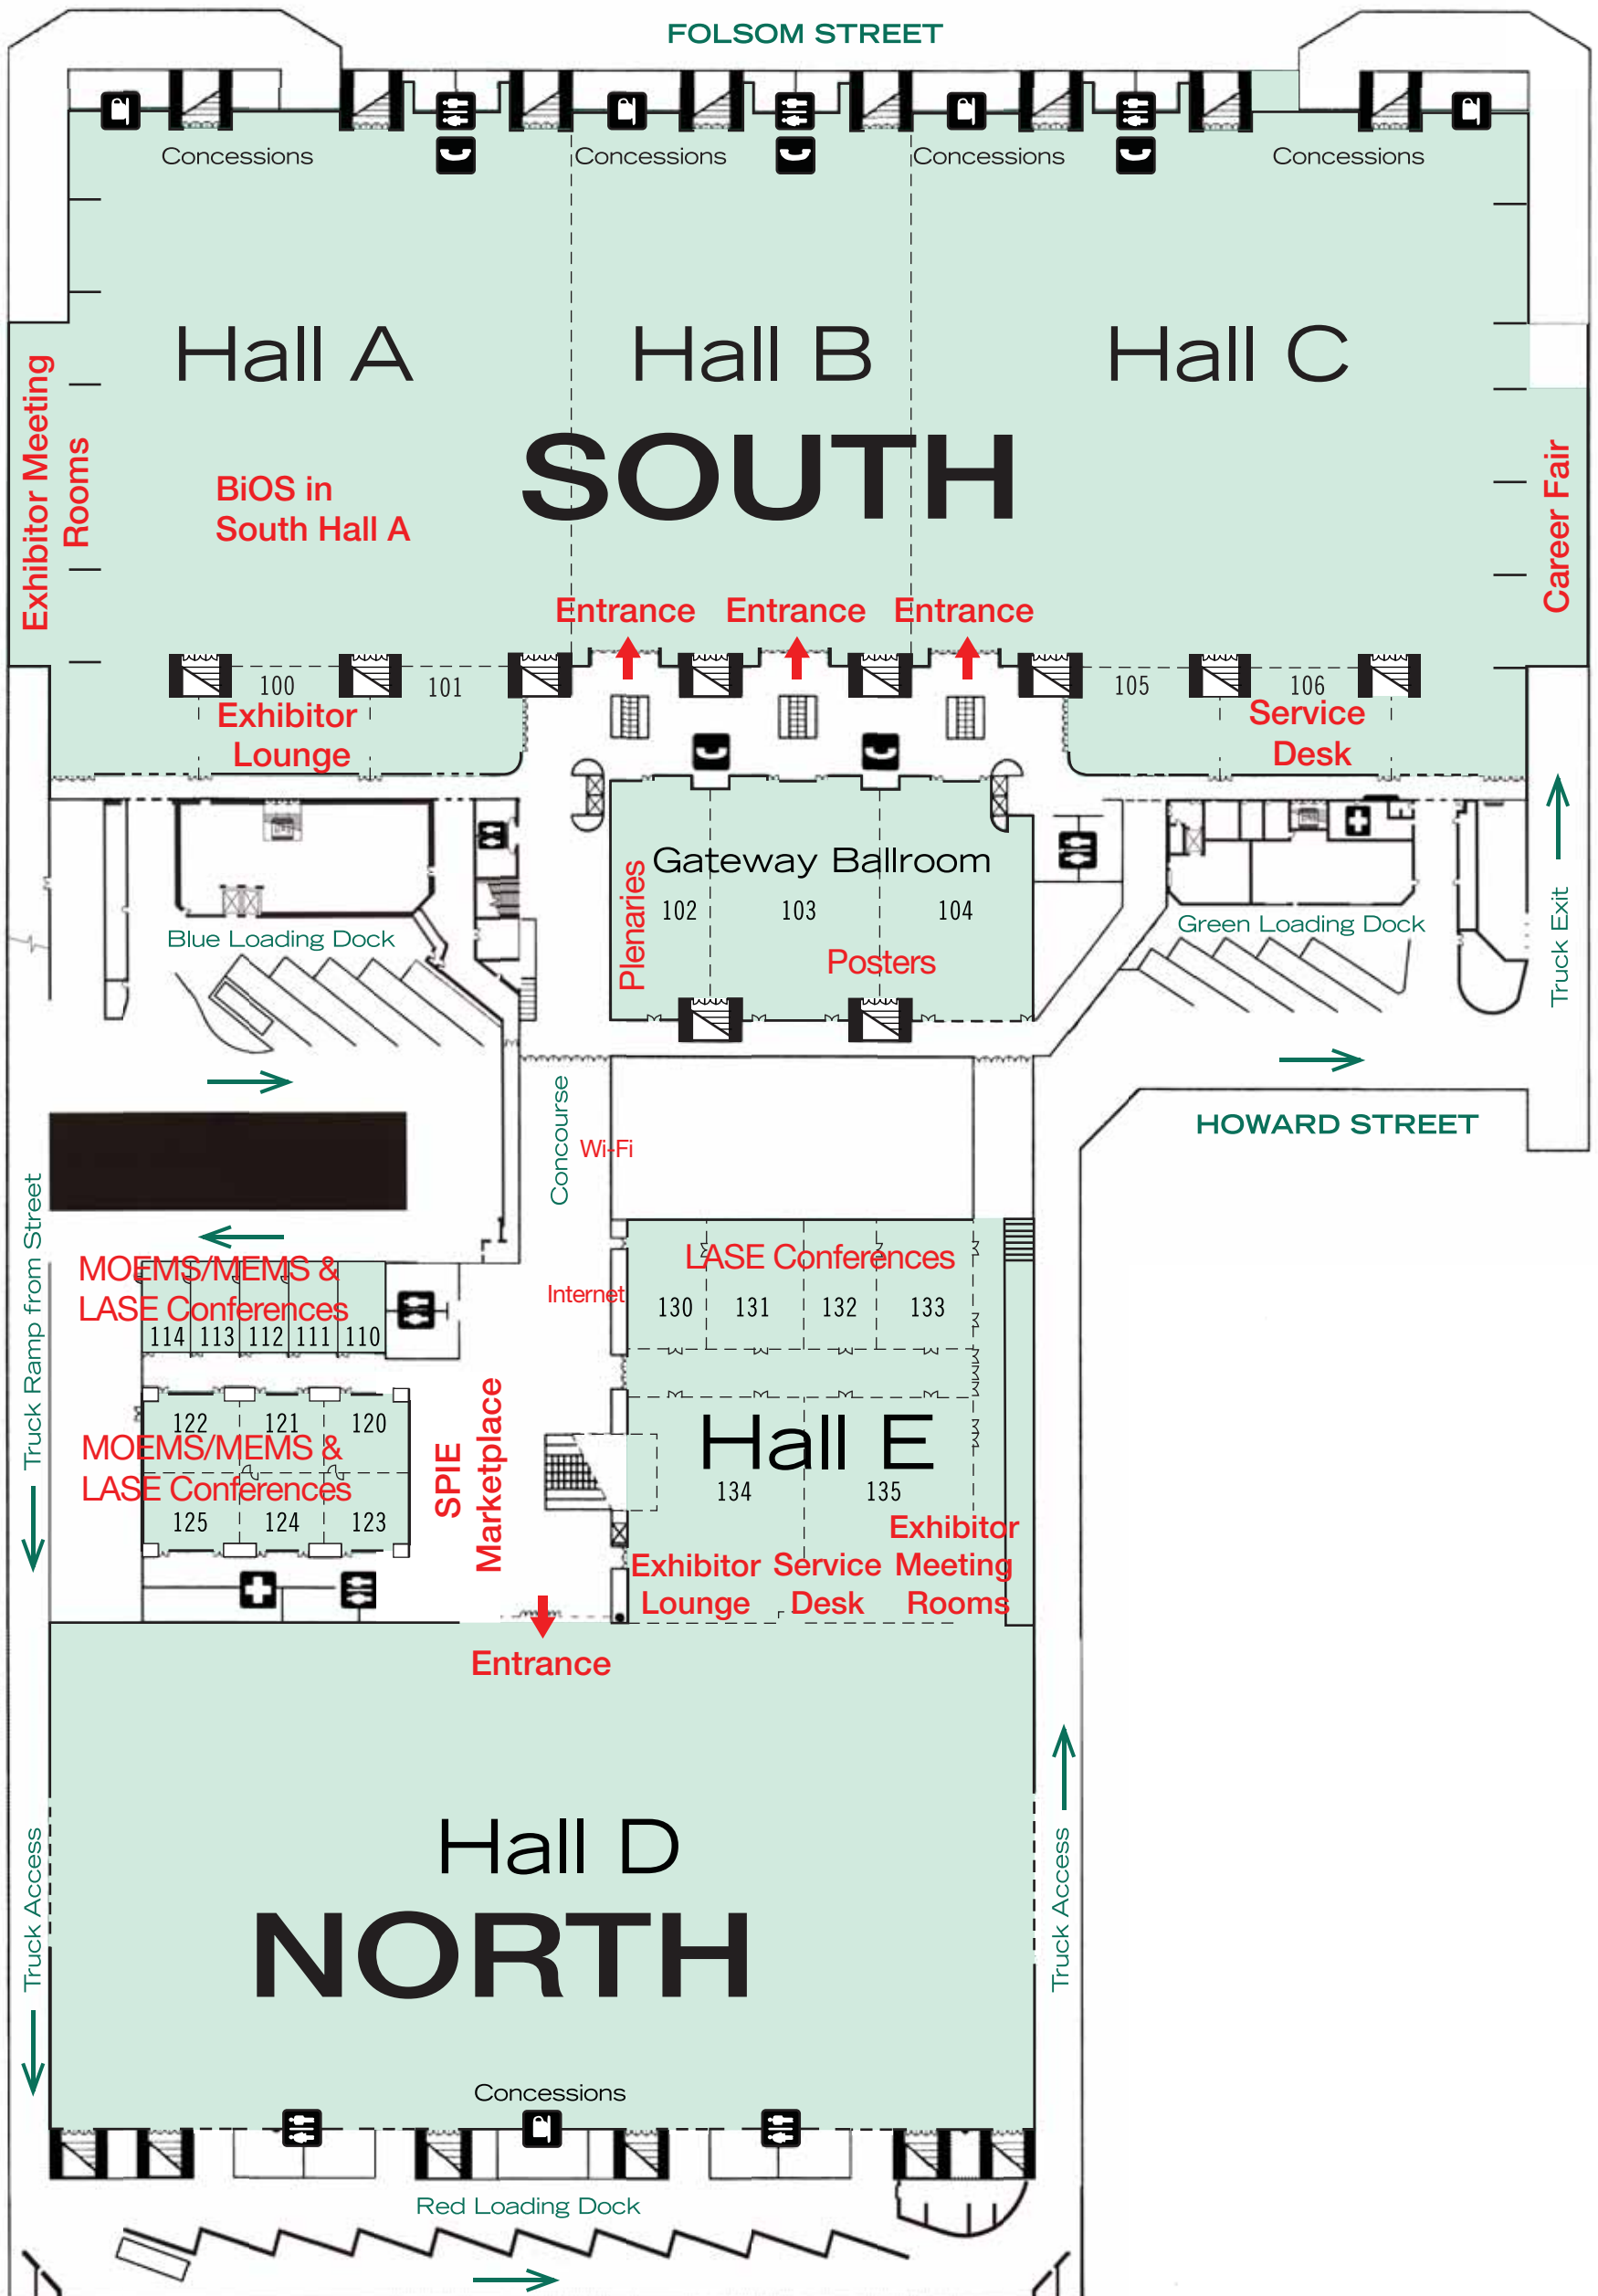

EXHIBIT LEVEL

FOLSOM STREET

THIRD STREET

FOURTH STREET

Hall D NORTH

SOUTH

Gateway Ballroom

LASE Conferences

Hall A

Hall B

Hall C

BIOS in South Hall A

Exhibitor Lounge

Service Desk

Blue Loading Dock

Green Loading Dock

Entrance Entrance Entrance

Plenaries

Posters

MOEMS/MEMS & LASE Conferences

MOEMS/MEMS & LASE Conferences

SPIE Marketplace

Hall E

Exhibitor Service Meeting Lounge Desk Rooms

Entrance

Concessions

Red Loading Dock

Career Fair

Truck Exit

HOWARD STREET

Truck Ramp from Street

Truck Access